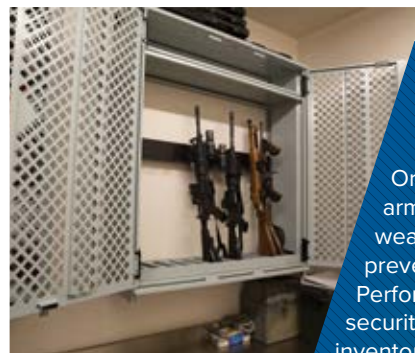

Command Center Consoles

Flexible and ergonomically designed console furniture is specifically intended for 911 call centers, dispatch, surveillance monitoring, and other vital 24/7 communication areas.

Evidence Intake Lockers

Temporarily store and protect deposited evidence in pass-through or non-pass-through lockers to ensure that the chain of custody remains intact.

Personal Gear Lockers

Heavy-duty welded ventilated lockers allow optimal air flow and drying of uniforms. The interiors are designed for the storage needs of officer gear, including charging of electronic devices.

Readiness Shelving

Heavy-duty adjustable steel shelving organizes and stores combat readiness gear such as uniforms, vests, helmets, and more so officers can respond quickly to emergencies.

Weapons Cabinets

Organize and secure your long arms, pistols, and other weapons to save space and prevent unauthorized access. Perforated doors provide ultimate security while allowing quick visual inventory.

Duty Bag Lockers