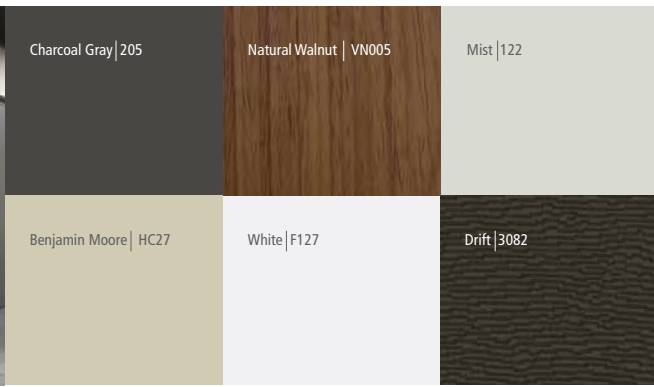

Paint | Charcoal Gray 205
 Upholstered Wall | Graphite 3082
 Door | Natural Veneer Walnut VN005

Desking System

Paint | Snowcap 319
 Desktop | Nuform Walnut F06
 Worksurface | Nuform White F127

PRIVATE OFFICE

Wall System

Paint | Charcoal Gray 205
 Upholstered Wall | Drift 3082
 Door | Natural Veneer Walnut VN005

Desking System

Paint | Snowcap 319
 Desktop | Nuform Walnut F06
 Worksurface | Nuform White F127

SHARED OFFICE

Wall System

Paint 1 | Mist 122
 Paint 2 | Charcoal Gray 205

Desking System

Paint | Snowcap 319
 Desktop | Nuform Walnut F06
 Worksurface | Nuform White F127

BOARDROOM

Wall System

Paint | Charcoal Gray 205
 Wall | Natural Veneer Walnut VN005
 Glass | Etched Two Sides

Get The Look

Please Note: All colors are approximate.
 Refer to Inscape color guide and sample materials.

STATEMENT OF LINE

Panels Non-slotted, Transition, Slotted

S = Steel (Paint/Textured Paint) | F = Fabric | V = Vinyl | L = Laminate | W = Wood Veneer | G = Glass