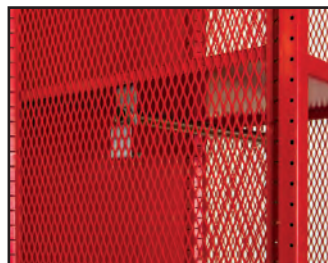

- Free standing, No Walls Needed, Place Anywhere
- Heavy-Duty, all welded, rugged construction
- Maximum ventilation with expanded metal sides
- Upper shelf provides storage for helmets and head gear
- Open-front provides quick access to gear and clothing
- 721 Relay Red hammertone textured powder coat finish

Optional Security Box uses two heavy-duty 13 gauge 7-knuckle 3-1/2" hinges and a finger pull padlock hasp

Fixed hat shelf with stainless steel coat rod with 2 single prong hooks & 2 single prong hooks at back

Steel mesh sides for maximum ventilation

Baseless models have ventilated bottom shelf and can sit on floor or hang from wall

Solid base shelf also an option