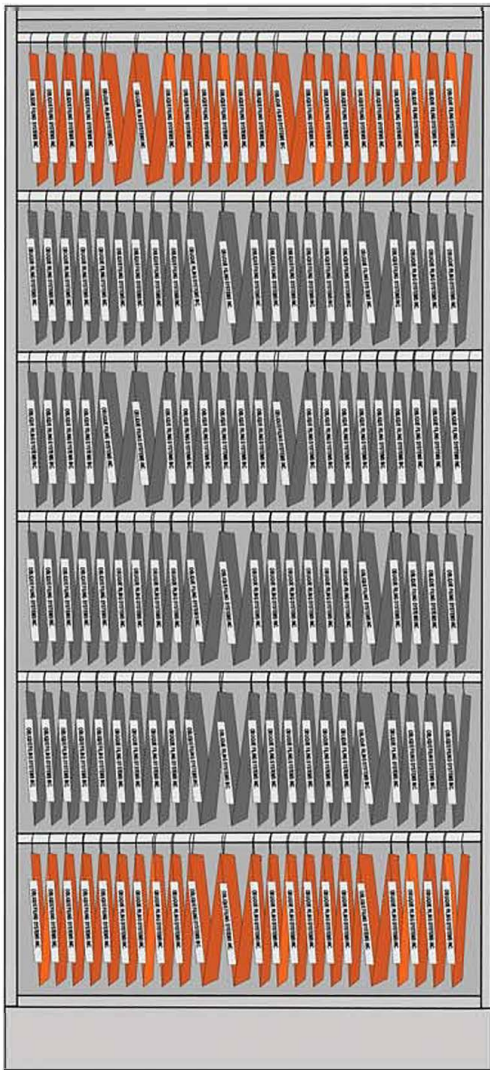

Whether you have static shelving or pullout cabinets our Music Filing solution preserves music in pH Neutral compartments.

Made to fit any size Scores better than storing boxes with air, and more protective than storing in envelopes that can sag.

Southwest Solutions rail assemblies can retro-fit any size system.