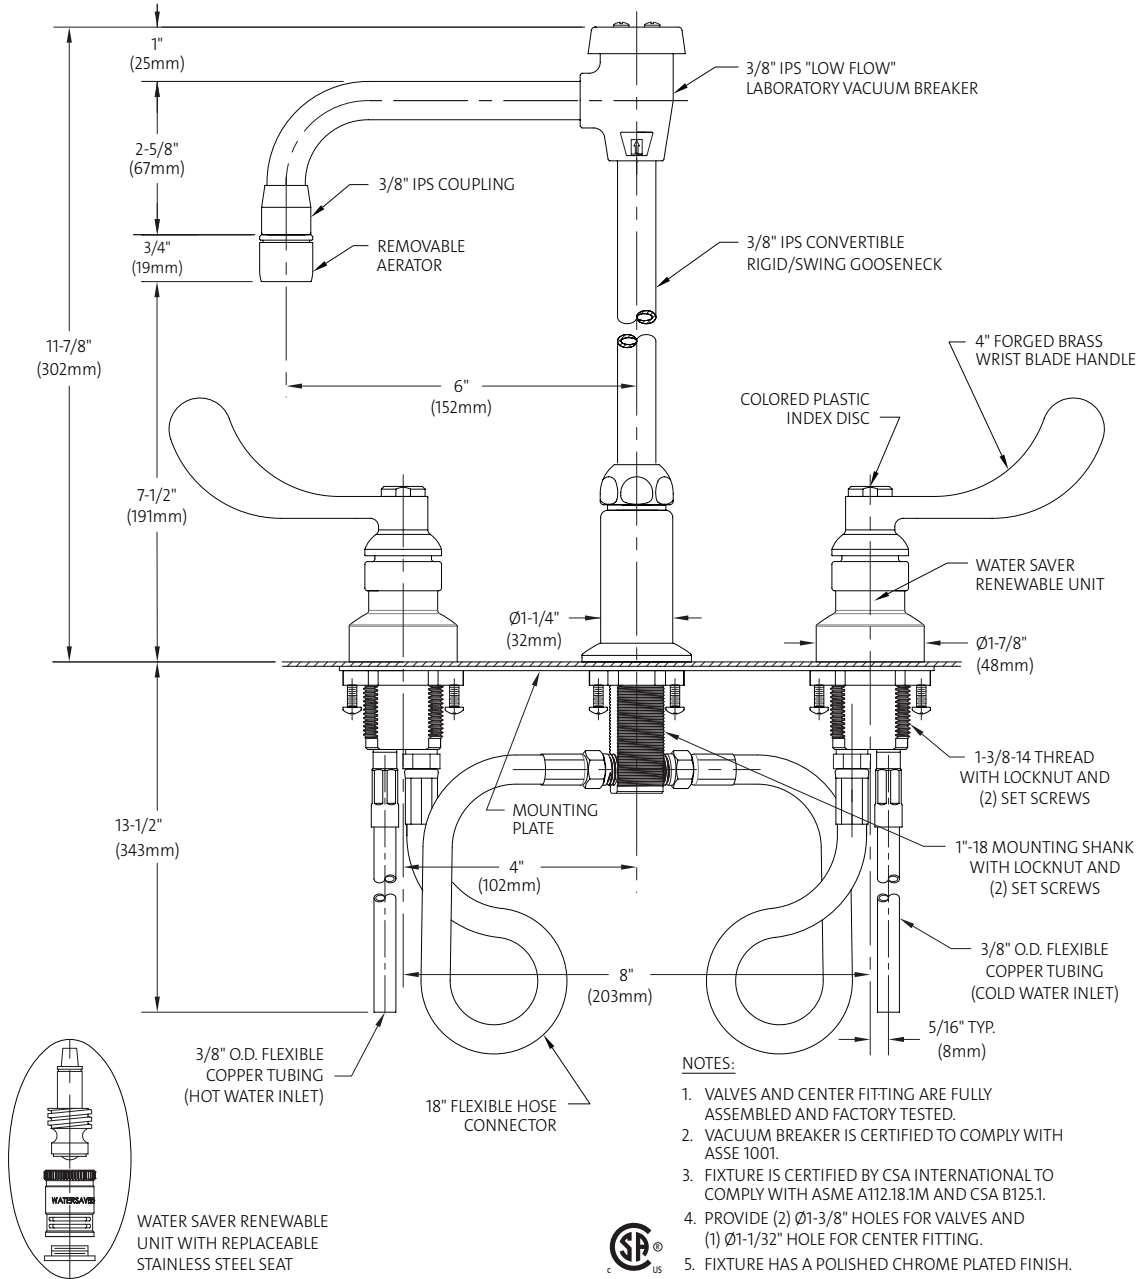

- L2221VB Laboratory Mixing Faucet, Deck Mounted, 6" Rigid Vacuum Breaker Gooseneck, Aerator, Wrist Blade Handles
- L2224VB Same as above except with Rigid/Swing Vacuum Breaker Gooseneck

THIS SPACE FOR ARCHITECT/ENGINEER APPROVAL

Due to continuing product improvement, the information contained in this document is subject to change without notice. All dimensions are ± 1/4" (6mm). Rev. 021523